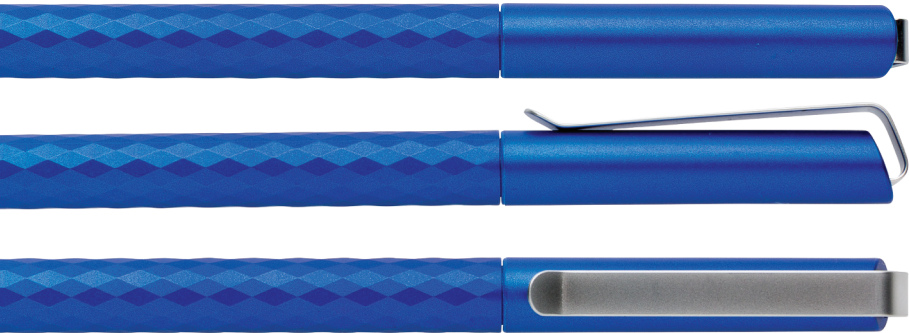

Please note that the logo might be a little bit deformed due to the irregular shape of the item.

Actual size (100%)

---

142 mm