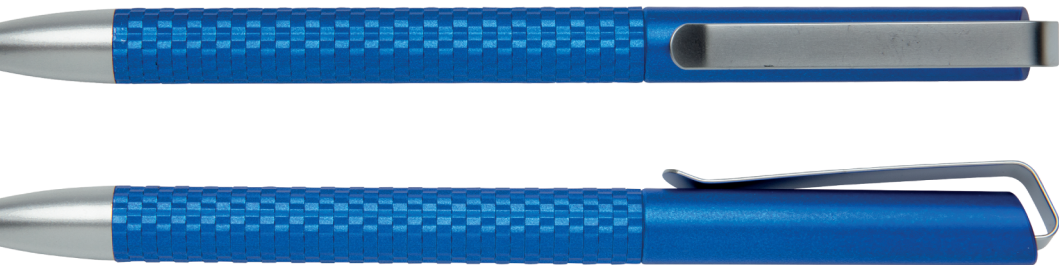

Please note that there can be a difference in color outcome between the artwork and the actual engraving due to product's material.

Actual size (100%)

■ = white

145 mm