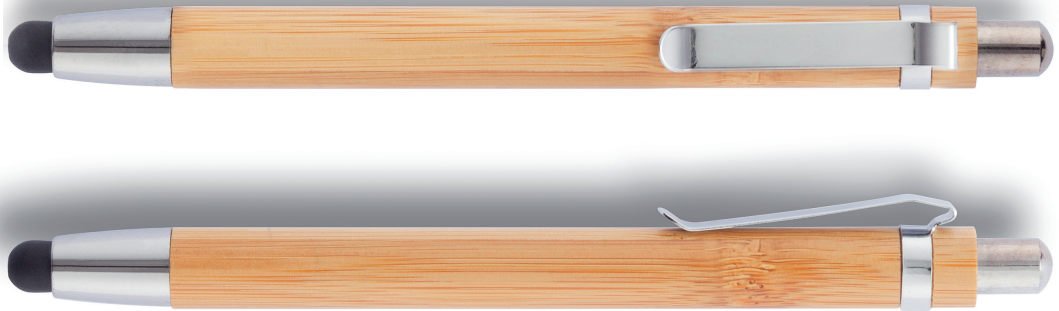

👉 Please note that the shade of the logo may be different, due to product`s material.

Actual size (100%)

138 mm