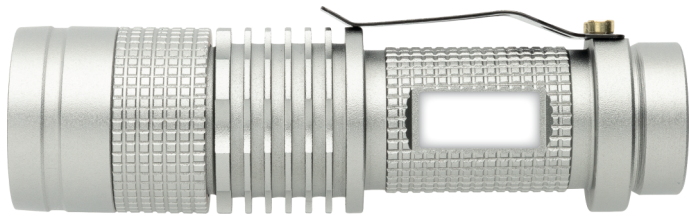

☞ The colors might vary slightly because of the resin effect.

Actual size (100%)

90 mm