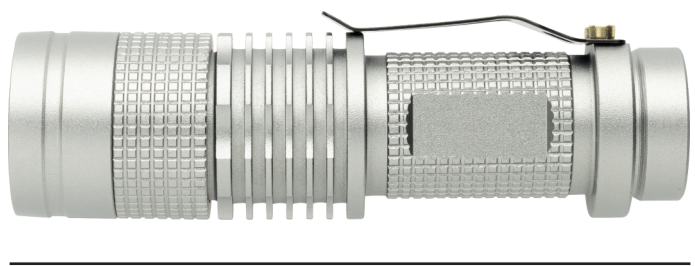

⚠ Please note that there can be a difference in color outcome between the artwork and the actual engraving due to product's material.

Actual size (100%)

Front

90 mm