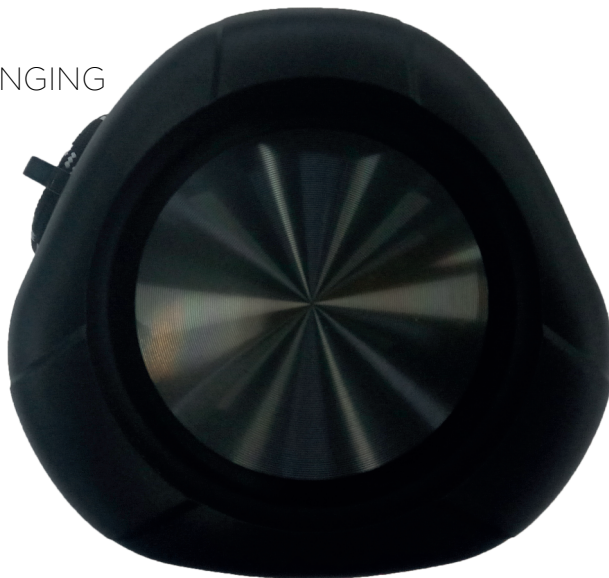

Please note that there can be a difference in color outcome between the artwork and the actual engraving due to product's material.
Please note that fine details might not be perfectly engraved.

Actual size (100%)

SIDE RIGHT

HANGING

80 mm