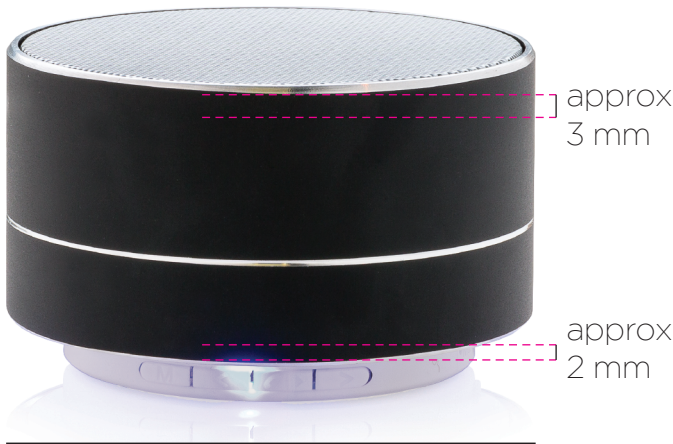

Please note that there can be a slight deviation in color outcome between the artwork and the actual engraving due to product's material

Actual size (100%)

Front

Back

70 mm

70